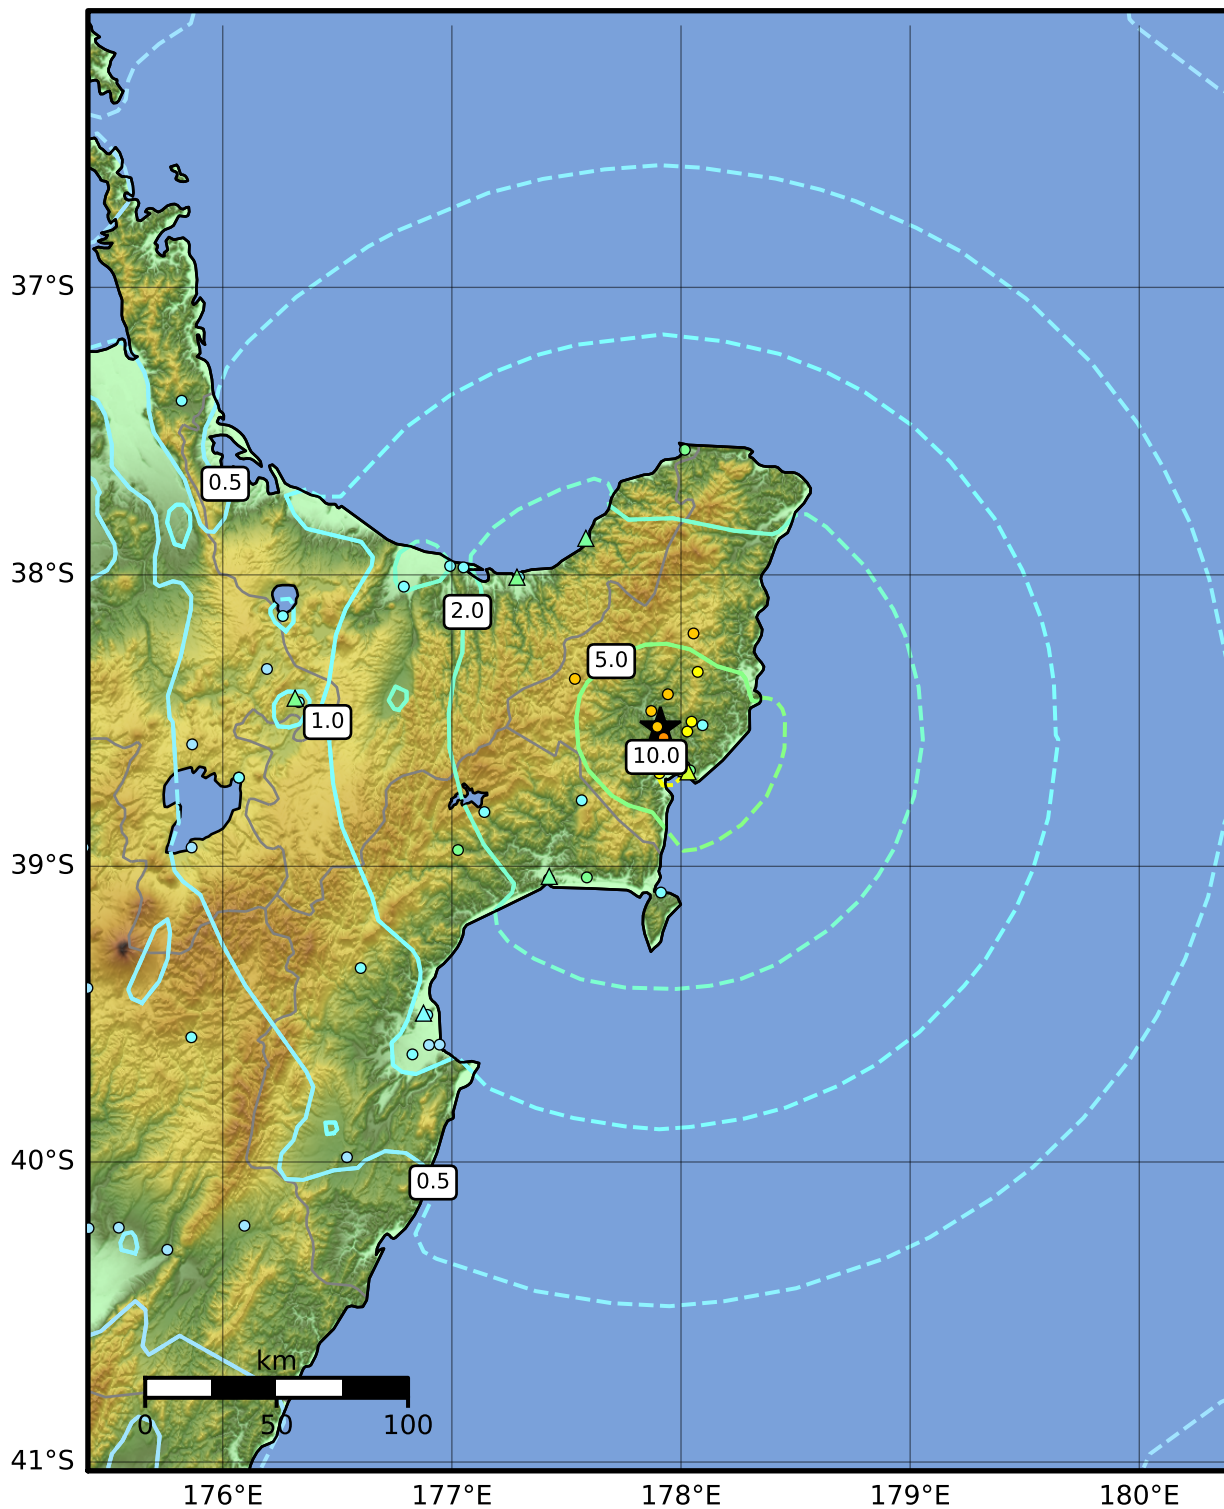

1.0 Second Peak Spectral Acceleration Map GNS Science

ShakeMap: 471755

Aug 10, 1993 09:46:39 UTC M6.2 S38.53 E177.91 Depth: 45.5km ID:471755

SA(1.0) (%g)	0.1	0.2	0.5	1	2	5	10	20	50	100	200
--------------	-----	-----	-----	---	---	---	----	----	----	-----	-----

Scale based on Moratalla et al.(2021) and Worden et al.(2012) Version 1: Processed 2023-04-20T11:03:12Z

△ Seismic Instrument ○ Reported Intensity ★ Epicenter