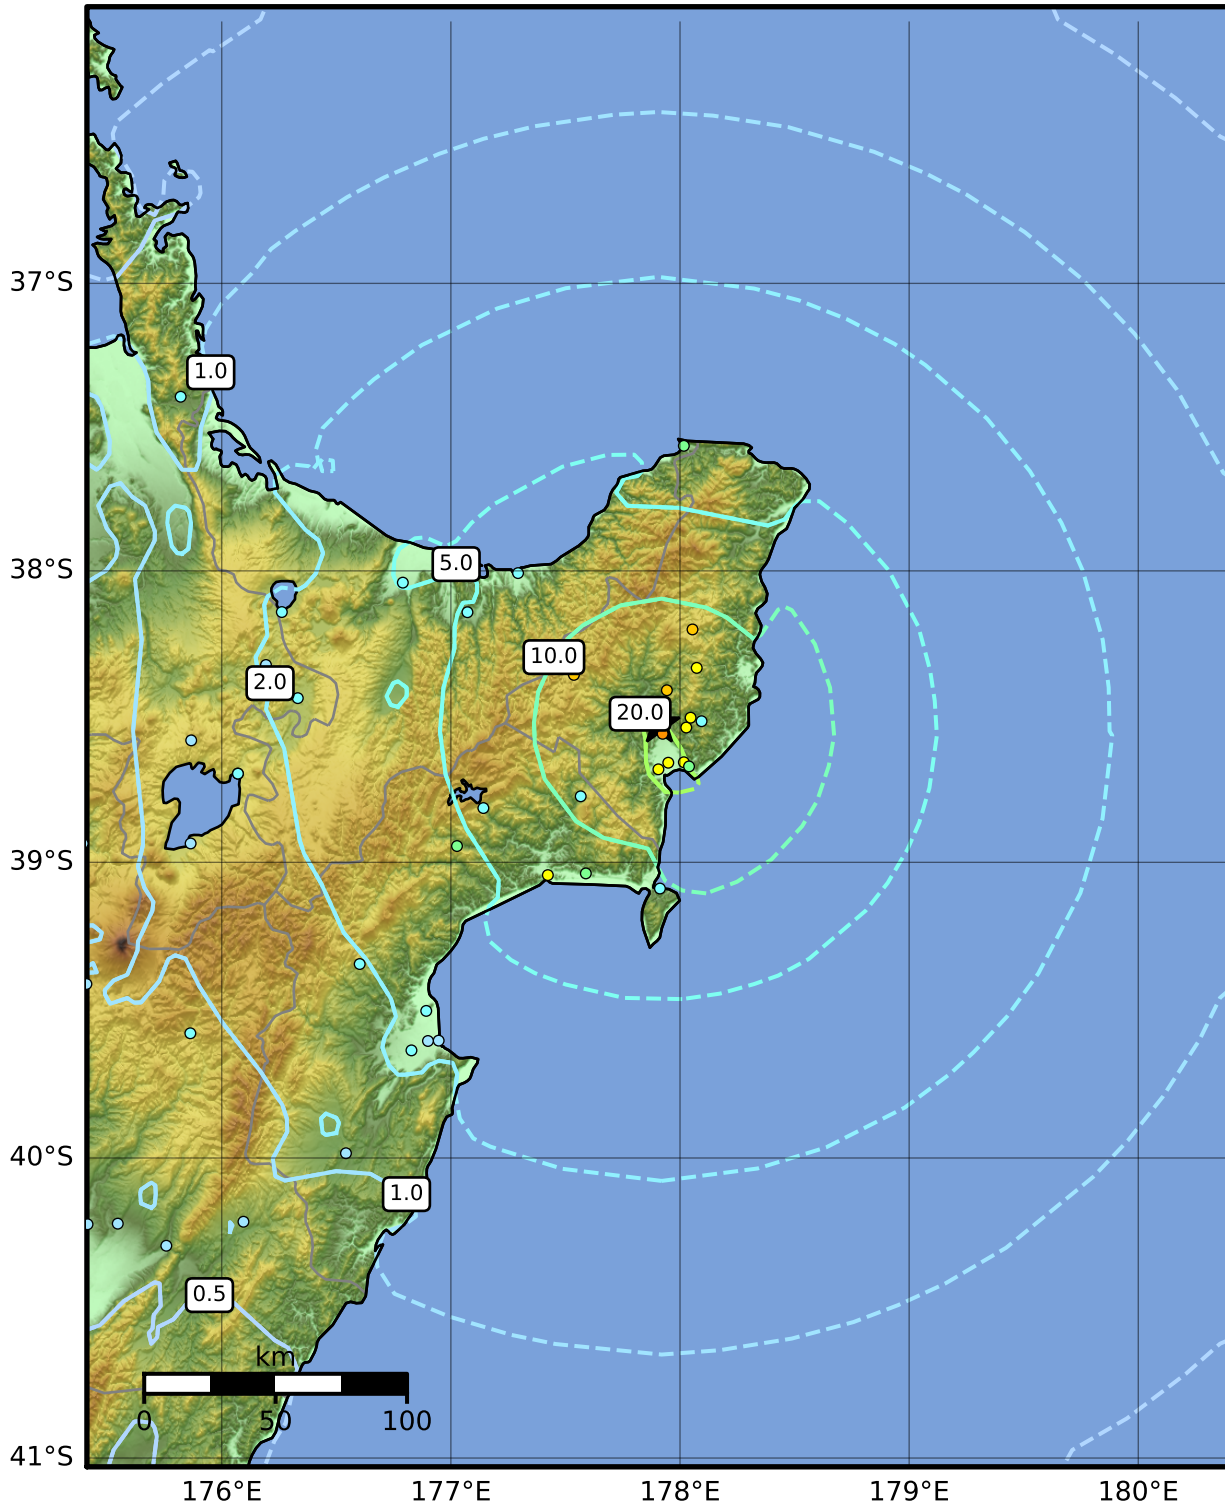

0.3 Second Peak Spectral Acceleration Map GNS Science

ShakeMap: 471755

Aug 10, 1993 09:46:39 UTC M6.2 S38.53 E177.91 Depth: 45.5km ID:471755

SA(0.3) (%g)	0.1	0.2	0.5	1	2	5	10	20	50	100	200
---------------------	------------	------------	------------	----------	----------	----------	-----------	-----------	-----------	------------	------------

Scale based on Moratalla et al.(2021) and Worden et al.(2012) Version 1: Processed 2023-09-07T23:02:05Z

△ Seismic Instrument ○ Reported Intensity ★ Epicenter